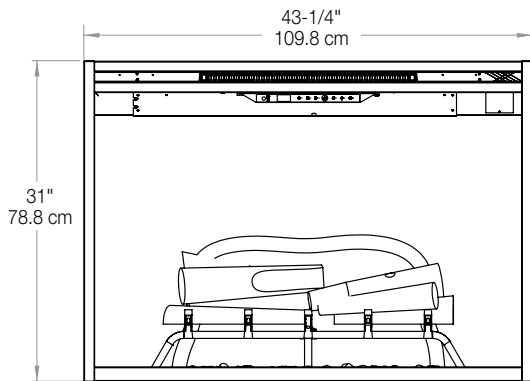

42" Functional Doors with Tempered Glass
Dimensions:
45-7/8" W x 31-3/4" H x 1-1/4" D
(116.5cm x 80.8cm x 3.7cm)

120 V | 1,375 W | 4,400 BTU
208 V | 1,975 W | 6,745 BTU
240 V | 2,575 W | 8,794 BTU

Mood-maker Remote
Customize the light color and intensity for a fireplace that reflects your personality.

Model #	Description	Lbs / Kg	UPC	Wty*	Carton Dimensions (WxHxD)		Cube	
					Inches	cm	ft³	m³
RBF42	42" Built-in Electric Firebox	88.6 / 40.2	781052 104716	2 yrs.	47-1/2 x 15 x 35-7/8	120.6 x 38.2 x 91.2	14.8	0.4
RBFPLUG	Plug Kit	0.6 / 0.3	781052 107656	1 yr.	7 x 3 x 4	17.8 x 7.6 x 10.2	0.05	0.0
RBFGLASS42	Single Glass Pane	33.7 / 15.3	781052 108035	1 yr.	47-3/4 x 33-3/4 x 4-1/4	121.2 x 85.6 x 10.6	4.0	0.1
RBFDOOR42	42" Glass Door	41.7 / 18.8	781052 108073	1 yr.	47-7/8 x 34-1/2 x 4-5/8	121.7 x 87.7 x 11.6	4.4	0.12

FRONT

SIDE

TOP

Framing Dimensions:

NOTE: The materials used for the finished surround must be cut to precise dimensions as the 1/2" (1.3 cm) self-trimming flange is only to create a finished appearance.

RBF42

A	B	C	D	E	F
12-1/2" (31.8 cm)	42-5/8" (108.3 cm)	30-5/8" (77.8 cm)	66-1/2" (168.9 cm)	47" (119.4 cm)	47" (119.4 cm)