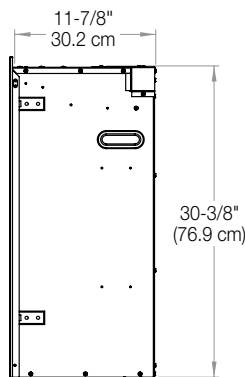

42" Functional Doors with Tempered Glass
Dimensions:
45-7/8" W x 31-3/4" H x 1-1/4" D
(116.5cm x 80.8cm x 3.7cm)

120 V | 1,375 W | 4,400 BTU
208 V | 1,975 W | 6,745 BTU
240 V | 2,575 W | 8,794 BTU

Mood-maker Remote
Customize the light color and intensity for a fireplace that reflects your personality.

Model #	Description	Lbs / Kg	UPC	Wty*	Carton Dimensions (WxHxD)		Cube	
					Inches	cm	ft³	m³
RBF42	42" Built-in Electric Firebox	88.6 / 40.2	781052 104716	2 yrs.	47-1/2 x 15 x 35-7/8	120.6 x 38.2 x 91.2	14.8	0.4
RBFPLUG	Plug Kit	0.6 / 0.3	781052 107656	1 yr.	7 x 3 x 4	17.8 x 7.6 x 10.2	0.05	0.0
RBFGLASS42	Single Glass Pane	33.7 / 15.3	781052 108035	1 yr.	47-3/4 x 33-3/4 x 4-1/4	121.2 x 85.6 x 10.6	4.0	0.1
RBFDOOR42	42" Glass Door	41.7 / 18.8	781052 108073	1 yr.	47-7/8 x 34-1/2 x 4-5/8	121.7 x 87.7 x 11.6	4.4	0.12

FRONT

SIDE

TOP

Framing Dimensions:

NOTE: The materials used for the finished surround must be cut to precise dimensions as the 1/2" (1.3 cm) self-trimming flange is only to create a finished appearance.

RBF42

A	B	C	D	E	F
12-1/2" (31.8 cm)	42-5/8" (108.3 cm)	30-5/8" (77.8 cm)	66-1/2" (168.9 cm)	47" (119.4 cm)	47" (119.4 cm)