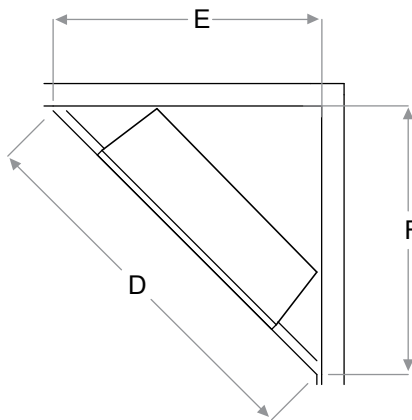

FRONT

SIDE

TOP

Framing Dimensions:

NOTE: The materials used for the finished surround must be cut to precise dimensions as the 1/2" (1.3 cm) self-trimming flange is only to create a finished appearance.

RBF42

A	B	C	D	E	F
12-1/2" (31.8 cm)	42-5/8" (108.3 cm)	30-5/8" (77.8 cm)	66-1/2" (168.9 cm)	47" (119.4 cm)	47" (119.4 cm)