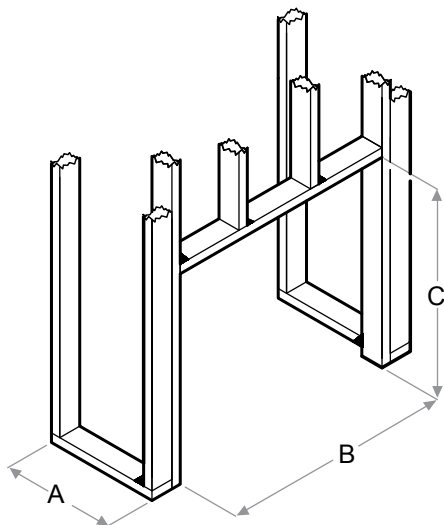

FRONT

SIDE

TOP

Framing Dimensions:

NOTE: The materials used for the finished surround must be cut to precise dimensions as the 1/2" (1.3 cm) self-trimming flange is only to create a finished appearance.

RBF42

A	B	C	D	E	F
12-1/2" (31.8 cm)	42-5/8" (108.3 cm)	30-5/8" (77.8 cm)	66-1/2" (168.9 cm)	47" (119.4 cm)	47" (119.4 cm)