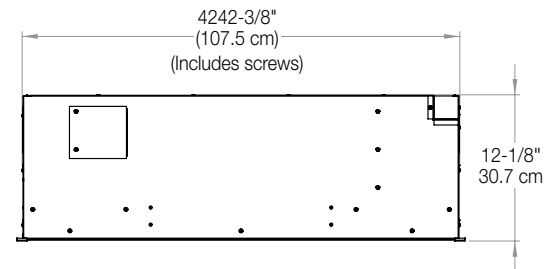

42" Functional Doors with Tempered Glass
Dimensions:
45-7/8" W x 31-3/4" H x 1-1/4" D
(116.5cm x 80.8cm x 3.7cm)

120 V | 1,375 W | 4,400 BTU
208 V | 1,975 W | 6,745 BTU
240 V | 2,575 W | 8,794 BTU

Mood-maker Remote
Customize the light color and intensity for a fireplace that reflects your personality.

Model #	Description	Lbs / Kg	UPC	Wty*	Carton Dimensions (WxHxD)		Cube	
					Inches	cm	ft³	m³
RBF42	42" Built-in Electric Firebox	88.6 / 40.2	781052 104716	2 yrs.	47-1/2 x 15 x 35-7/8	120.6 x 38.2 x 91.2	14.8	0.4
RBFPLUG	Plug Kit	0.6 / 0.3	781052 107656	1 yr.	7 x 3 x 4	17.8 x 7.6 x 10.2	0.05	0.0
RBFGLASS42	Single Glass Pane	33.7 / 15.3	781052 108035	1 yr.	47-3/4 x 33-3/4 x 4-1/4	121.2 x 85.6 x 10.6	4.0	0.1
RBFDOOR42	42" Glass Door	41.7 / 18.8	781052 108073	1 yr.	47-7/8 x 34-1/2 x 4-5/8	121.7 x 87.7 x 11.6	4.4	0.12

FRONT

SIDE

TOP

Framing Dimensions:

NOTE: The materials used for the finished surround must be cut to precise dimensions as the 1/2" (1.3 cm) self-trimming flange is only to create a finished appearance.

RBF42

A	B	C	D	E	F
12-1/2" (31.8 cm)	42-5/8" (108.3 cm)	30-5/8" (77.8 cm)	66-1/2" (168.9 cm)	47" (119.4 cm)	47" (119.4 cm)