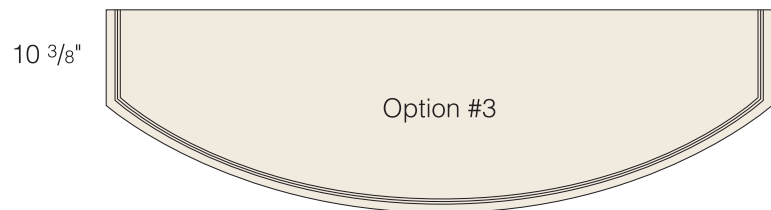

Note:
 1. Ogee edge available as a full slab or sectional hearth
 2. Bullnose edge available as a sectional hearth only

Length: 90 7/8"
 Depth: 27 3/8"
 Thickness: 2"

Ogee Edge

Length: 72 1/4"
 Depth: 22"
 Thickness: 2"