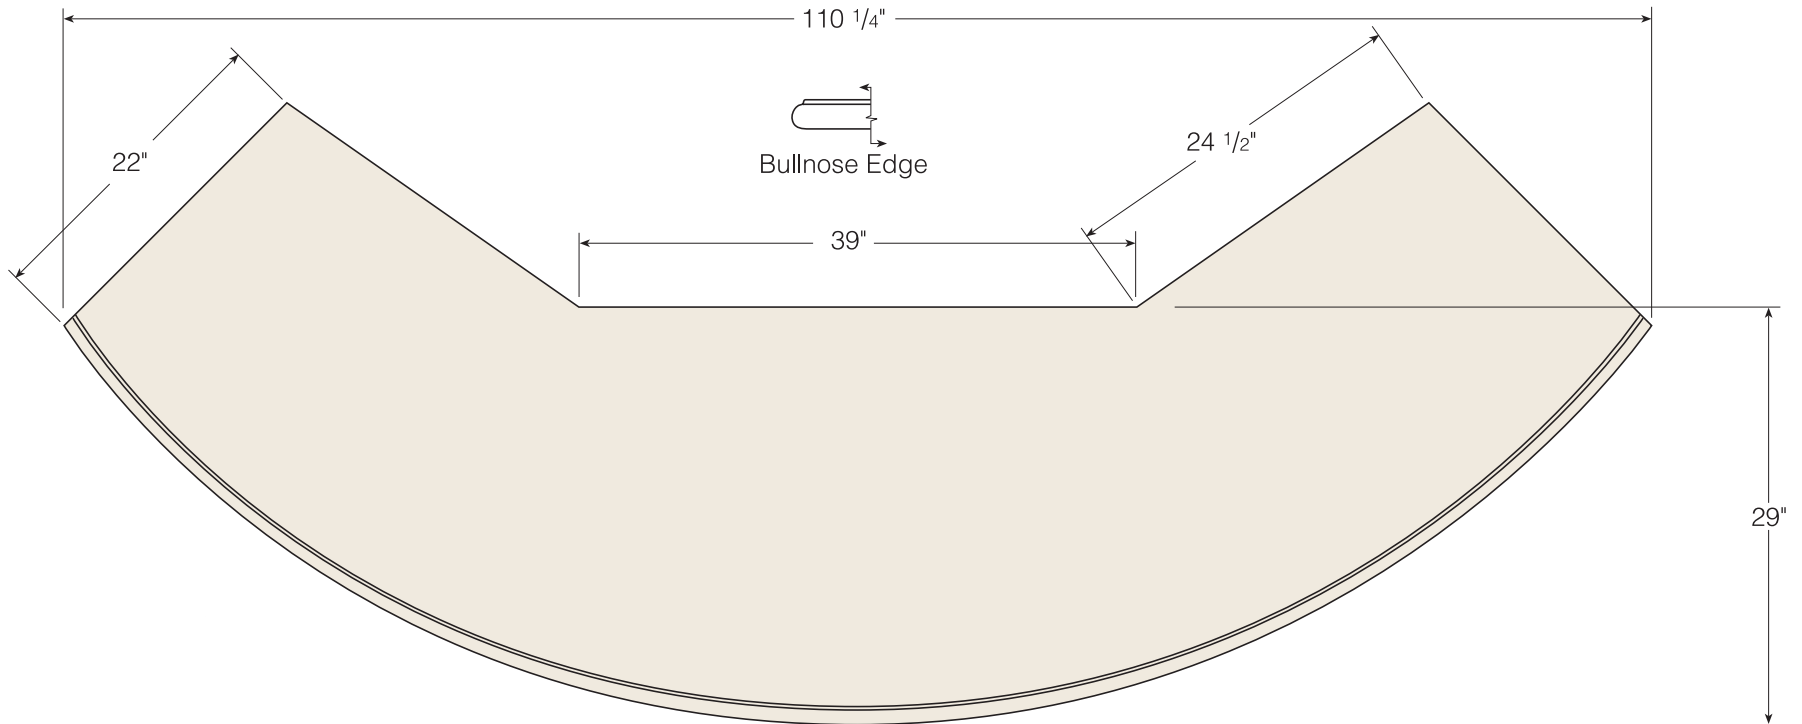

Length: 72 1/4"
Depth: 20 1/4"
Thickness: 2"

Note:
1. Ogee edge available as a full slab or sectional hearth
2. Bullnose edge available as a sectional hearth only

calmantel.com

RADIUS
HEARTH

This document contains proprietary and confidential information. Any disclosure and use of this information, or any reproduction of this document for other than California Mantel Inc. customer's, sub contractor's or agents for which it is submitted, is expressly prohibited without prior written consent.