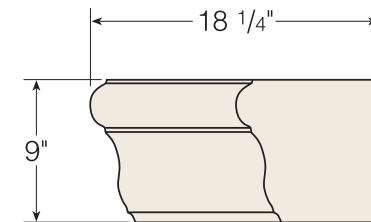

Top View

Cross Section

Front View

Side View

calmantel.com

NOARLUNGA
PRE-CAST MANTEL CAP

This document contains proprietary and confidential information. Any disclosure and use of this information, or any reproduction of this document for other than California Mantel Inc. customer's, sub contractor's or agents for which it is submitted, is expressly prohibited without prior written consent.