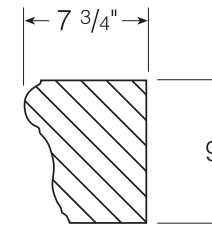

Top View

Cross Section

Front View

Side View

calmantel.com

NOARLUNGA
PRE-CAST MANTEL CAP

This document contains proprietary and confidential information. Any disclosure and use of this information, or any reproduction of this document for other than California Mantel Inc. customer's, sub contractor's or agents for which it is submitted, is expressly prohibited without prior written consent.