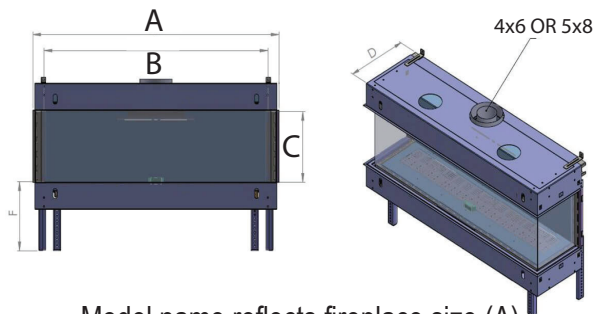

OUTSTANDING FEATURES:

- Modern linear frameless fireplace. Available in 8 different sizes, 25"-100" long.
- Up to 65,000 BTU, natural gas or propane.
- Double glass or protective screens, heat barrier.
- 16" tall heat radiating ceramic glass.
- New multi color LED option.
- Electronic ignition with battery backup.
- "Cold wall" above fireplace, perfect for mounting a TV.
- Optional Power Vent system.
- Includes 7 different media options: Fireglass, Ceramic Pebbles and Wood logs.
- Optional ceramic reflective back.
- Includes touch remote control and wall switch.

MODEL SIZE

MODEL NAME	A	B	C
Flare-D/R/L/C-100	100 8/16"	94 15/16"	16"
Flare-D/R/L/C-80	83 9/16"	78"	16"
Flare-D/R/L/C-70	71"	65 6/16"	16"
Flare-D/R/L/C-60	61 2/16"	55 9/16"	16"
Flare-D/R/L/C-50	51 5/16"	45 11/16"	16"
Flare-D/R/L/C-45	44 10/16"	39"	16"
Flare-D/R/L/C-30	31 10/16"	26"	24"
Flare-D/R/L/C-25	23 12/16"	18 2/16"	24"

MEDIA OPTIONS:

Model name reflects fireplace size (A)
Flare-D/R/L Corner share the same measurements

FEATURES